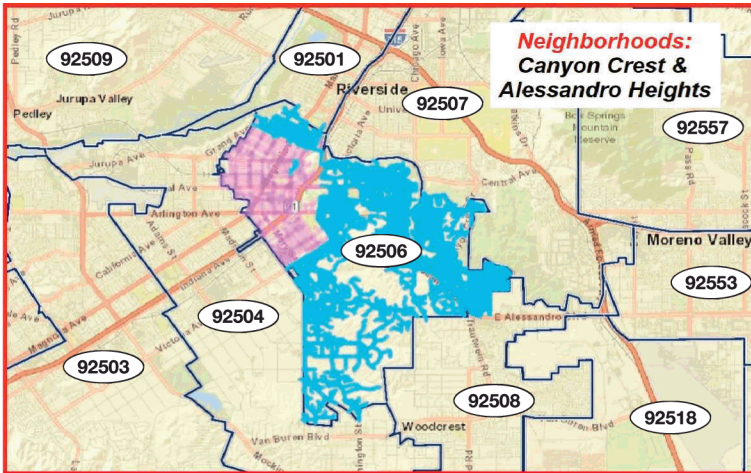

2025

Currently Scheduled for December 2024
U.S. Mail Delivery

**Estimated 40,000
Total Distribution**

Community	Distribution	Zip Codes
Riverside - Central:	10,000	92506
Riverside - East:	10,000	92504, 92508
Corona:	10,000	92878, 92879 92881, 92882
Eastvale:	10,000	92880

Eastvale

Riverside - Central

Riverside - East

Corona

Lester Li - 951-743-7377

P.O. Box 6477, Corona, CA 92878
li@TownPlanner.com