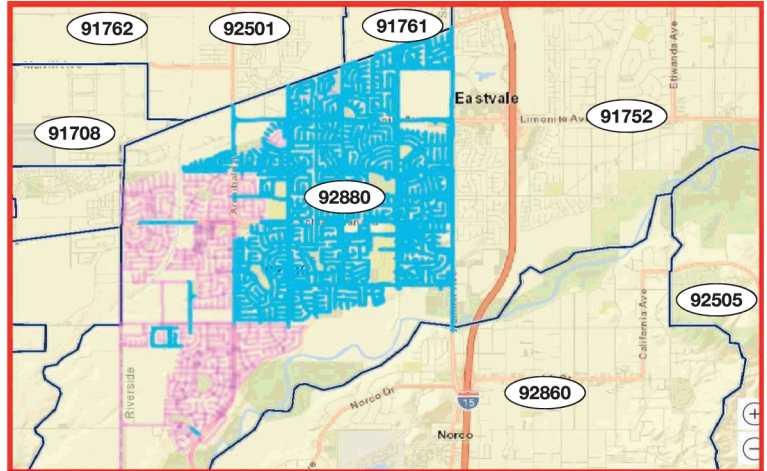

2025

Currently Scheduled for December 2024
U.S. Mail Delivery

**Estimated 40,000
Total Distribution**

Community	Distribution	Zip Codes
Riverside - Central:	10,000	92506
Riverside - East:	10,000	92504, 92508
Corona:	10,000	92878, 92879 92881, 92882
Eastvale:	10,000	92880

Eastvale

Riverside - Central

Riverside - East

Corona

Lester Li - 951-743-7377

P.O. Box 6477, Corona, CA 92878
li@TownPlanner.com