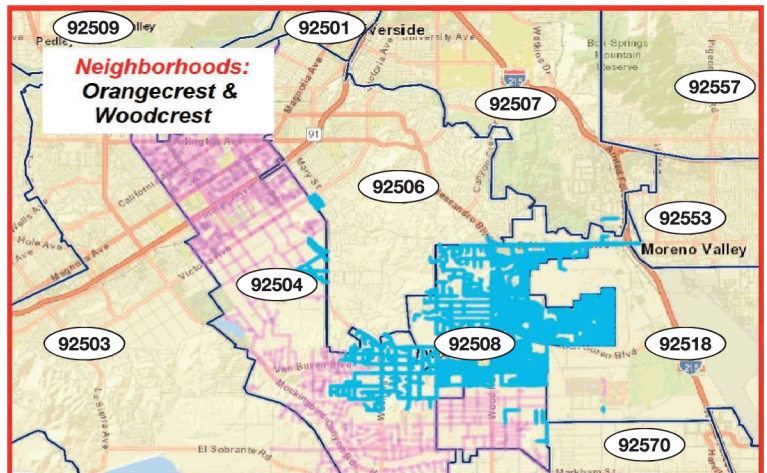

2025

Currently Scheduled for December 2024
U.S. Mail Delivery

**Estimated 40,000
Total Distribution**

Community	Distribution	Zip Codes
Riverside - Central:	10,000	92506
Riverside - East:	10,000	92504, 92508
Corona:	10,000	92878, 92879 92881, 92882
Eastvale:	10,000	92880

Eastvale

Riverside - Central

Riverside - East

Corona

Lester Li - 951-743-7377

P.O. Box 6477, Corona, CA 92878
li@TownPlanner.com