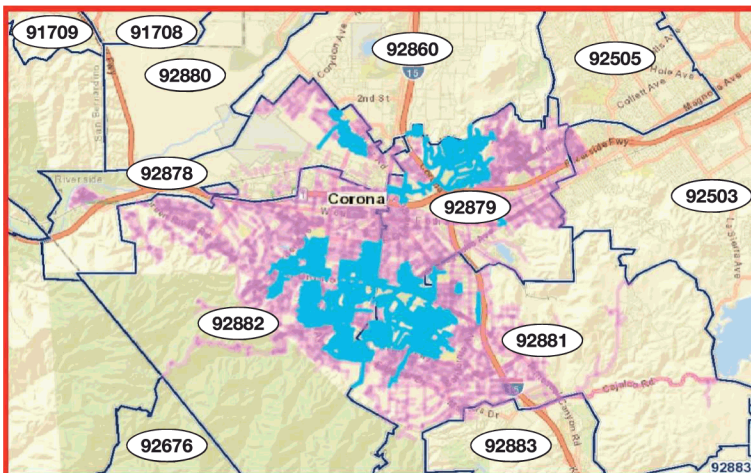

2025

Currently Scheduled for December 2024
U.S. Mail Delivery

**Estimated 40,000
Total Distribution**

Community	Distribution	Zip Codes
Riverside - Central:	10,000	92506
Riverside - East:	10,000	92504, 92508
Corona:	10,000	92878, 92879 92881, 92882
Eastvale:	10,000	92880

Eastvale

Riverside - Central

Riverside - East

Corona

Lester Li - 951-743-7377

P.O. Box 6477, Corona, CA 92878
li@TownPlanner.com